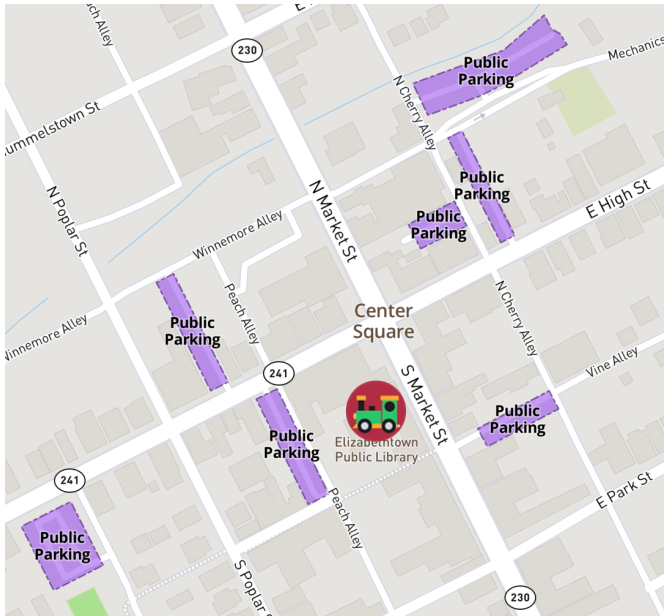

P Public parking at Outdoor Pool for MV & E Railroad Club & Saturday shuttle to Library

Masonic Village Railroad Club

After visiting the MV & E Railroad Display, grab a bite at the Three Loaves Café, located inside the Freemason’s Cultural Center at 1 Masonic Drive.

Municipal metered parking lots are indicated on the map in purple.

After visiting the Train Display at the Library, grab a snack and a hot drink at Elizabethtown Coffee Company, or visit one of the many yummy eateries within walking distance of the Library!

www.etownpubliclibrary.org

Elizabethtown Public Library

The toy train display at Elizabethtown Public Library is constructed by a group of train enthusiasts each November and opens for showings through December. Designed to appeal to children (old and young) with its *50 interactive push buttons*, this display takes viewers back to times when toy trains and Christmas were strongly linked. The display can operate *up to 20 trains at once*, with brand new trains and original and reproduced trains dating back to the early 1900's. Train displays have a rich history in Elizabethtown, with the first dating back to the 1920's community displays upstairs at the Friendship Fire Co. In the 1970's and 1980's, train displays were a part of three local churches' Christmas Bazaars. The tradition has continued for many years at Elizabethtown Public Library! www.ETownPublicLibrary.org

Interested in more Etown Holiday Events?
Visit www.Christmastree-town.com
to see a full Calendar of Holiday Fun!

Concerned about Parking?
See Shuttle Service Info in the
blue box on the center flap.

Masonic Village Model Railroad Club